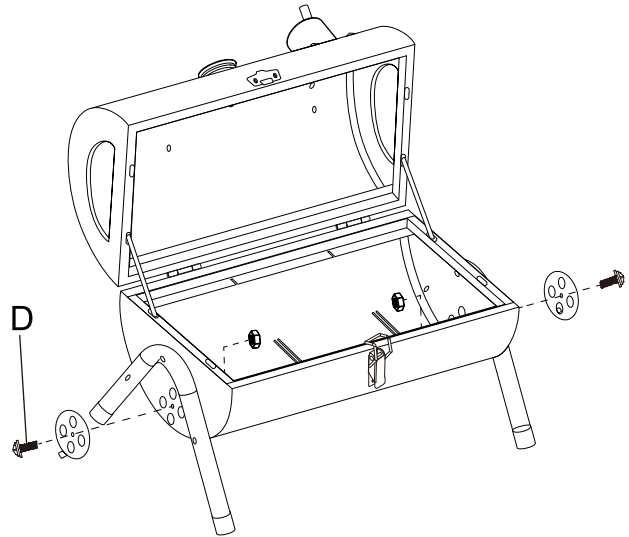

| Item | Description | QTY | Item | Description | QTY |
|------|---------------------|-------|------|----------------------|-------|
| 1 | Smokestack | 1PC | 2 | Thermometer | 1PC |
| 3 | Air vent | 3PCS | 4 | Metal handle | 1PC |
| 5 | Body | 1PCS | 6 | Support bar | 2PCS |
| 7 | Leg | 2PCS | 8 | Spacing board | 1PC |
| 9 | Lock catch | 1PC | 10 | Small charcoal plate | 1PC |
| 11 | Big charcoal plate | 1PC | 12 | Cooking grid | 1PC |
| A | Screw sets M6X25MM | 6SETS | B | Screws sets M6X15MM | 8SETS |
| C | Screws sets M6X10MM | 4SETS | D | Screws sets M5X10MM | 5SETS |

Step 1:

Step 2:

Step 3:

Step 4:

Step 5:

Step 6: